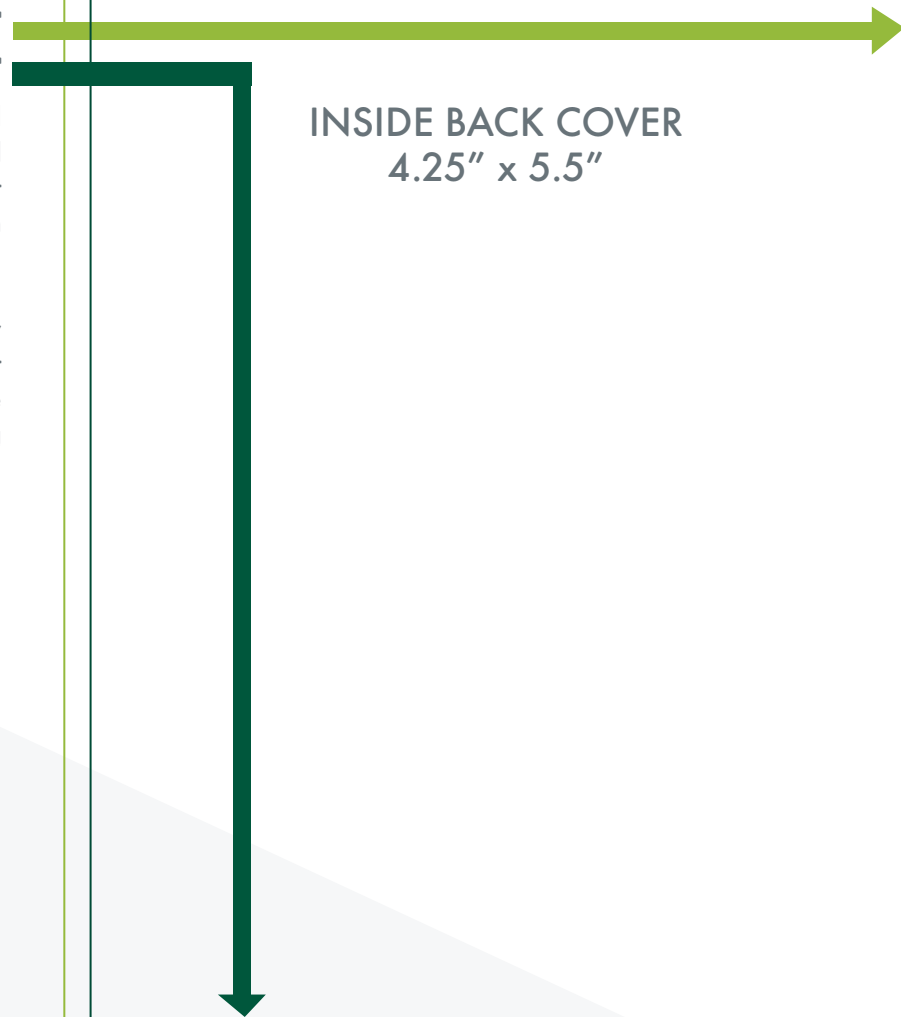

CONTENT ALIGNMENT

Use the inside vertical guides as a visual aid to simplify page content alignment within each panel.

This will help ensure any unintended page content does not extend outside the active panel during the folding process.

INSIDE BACK COVER
4.25" x 5.5"

INSIDE FRONT COVER
4.25" x 5.5"

BLEED AREA

Any page content that is intended to bleed outside the final trim area should extend into the bleed area at least .125" (1.8")

Use the perimeter guides as a visual aid for knowing how far your page content should be extended to satisfy production requirements.

OUTSIDE BACK COVER
4.25" x 5.5"

OUTSIDE FRONT COVER
4.25" x 5.5"

LEGEND

INSIDE BACK COVER	INSIDE FRONT COVER
OUTSIDE BACK COVER	OUTSIDE FRONT COVER

FOLDING
templates
french
fold

**REQUEST A QUOTE OR
SUBMIT A PRINT READY FILE AT:**
http://www.rcbprinting.com/customer-tools/send_file.html